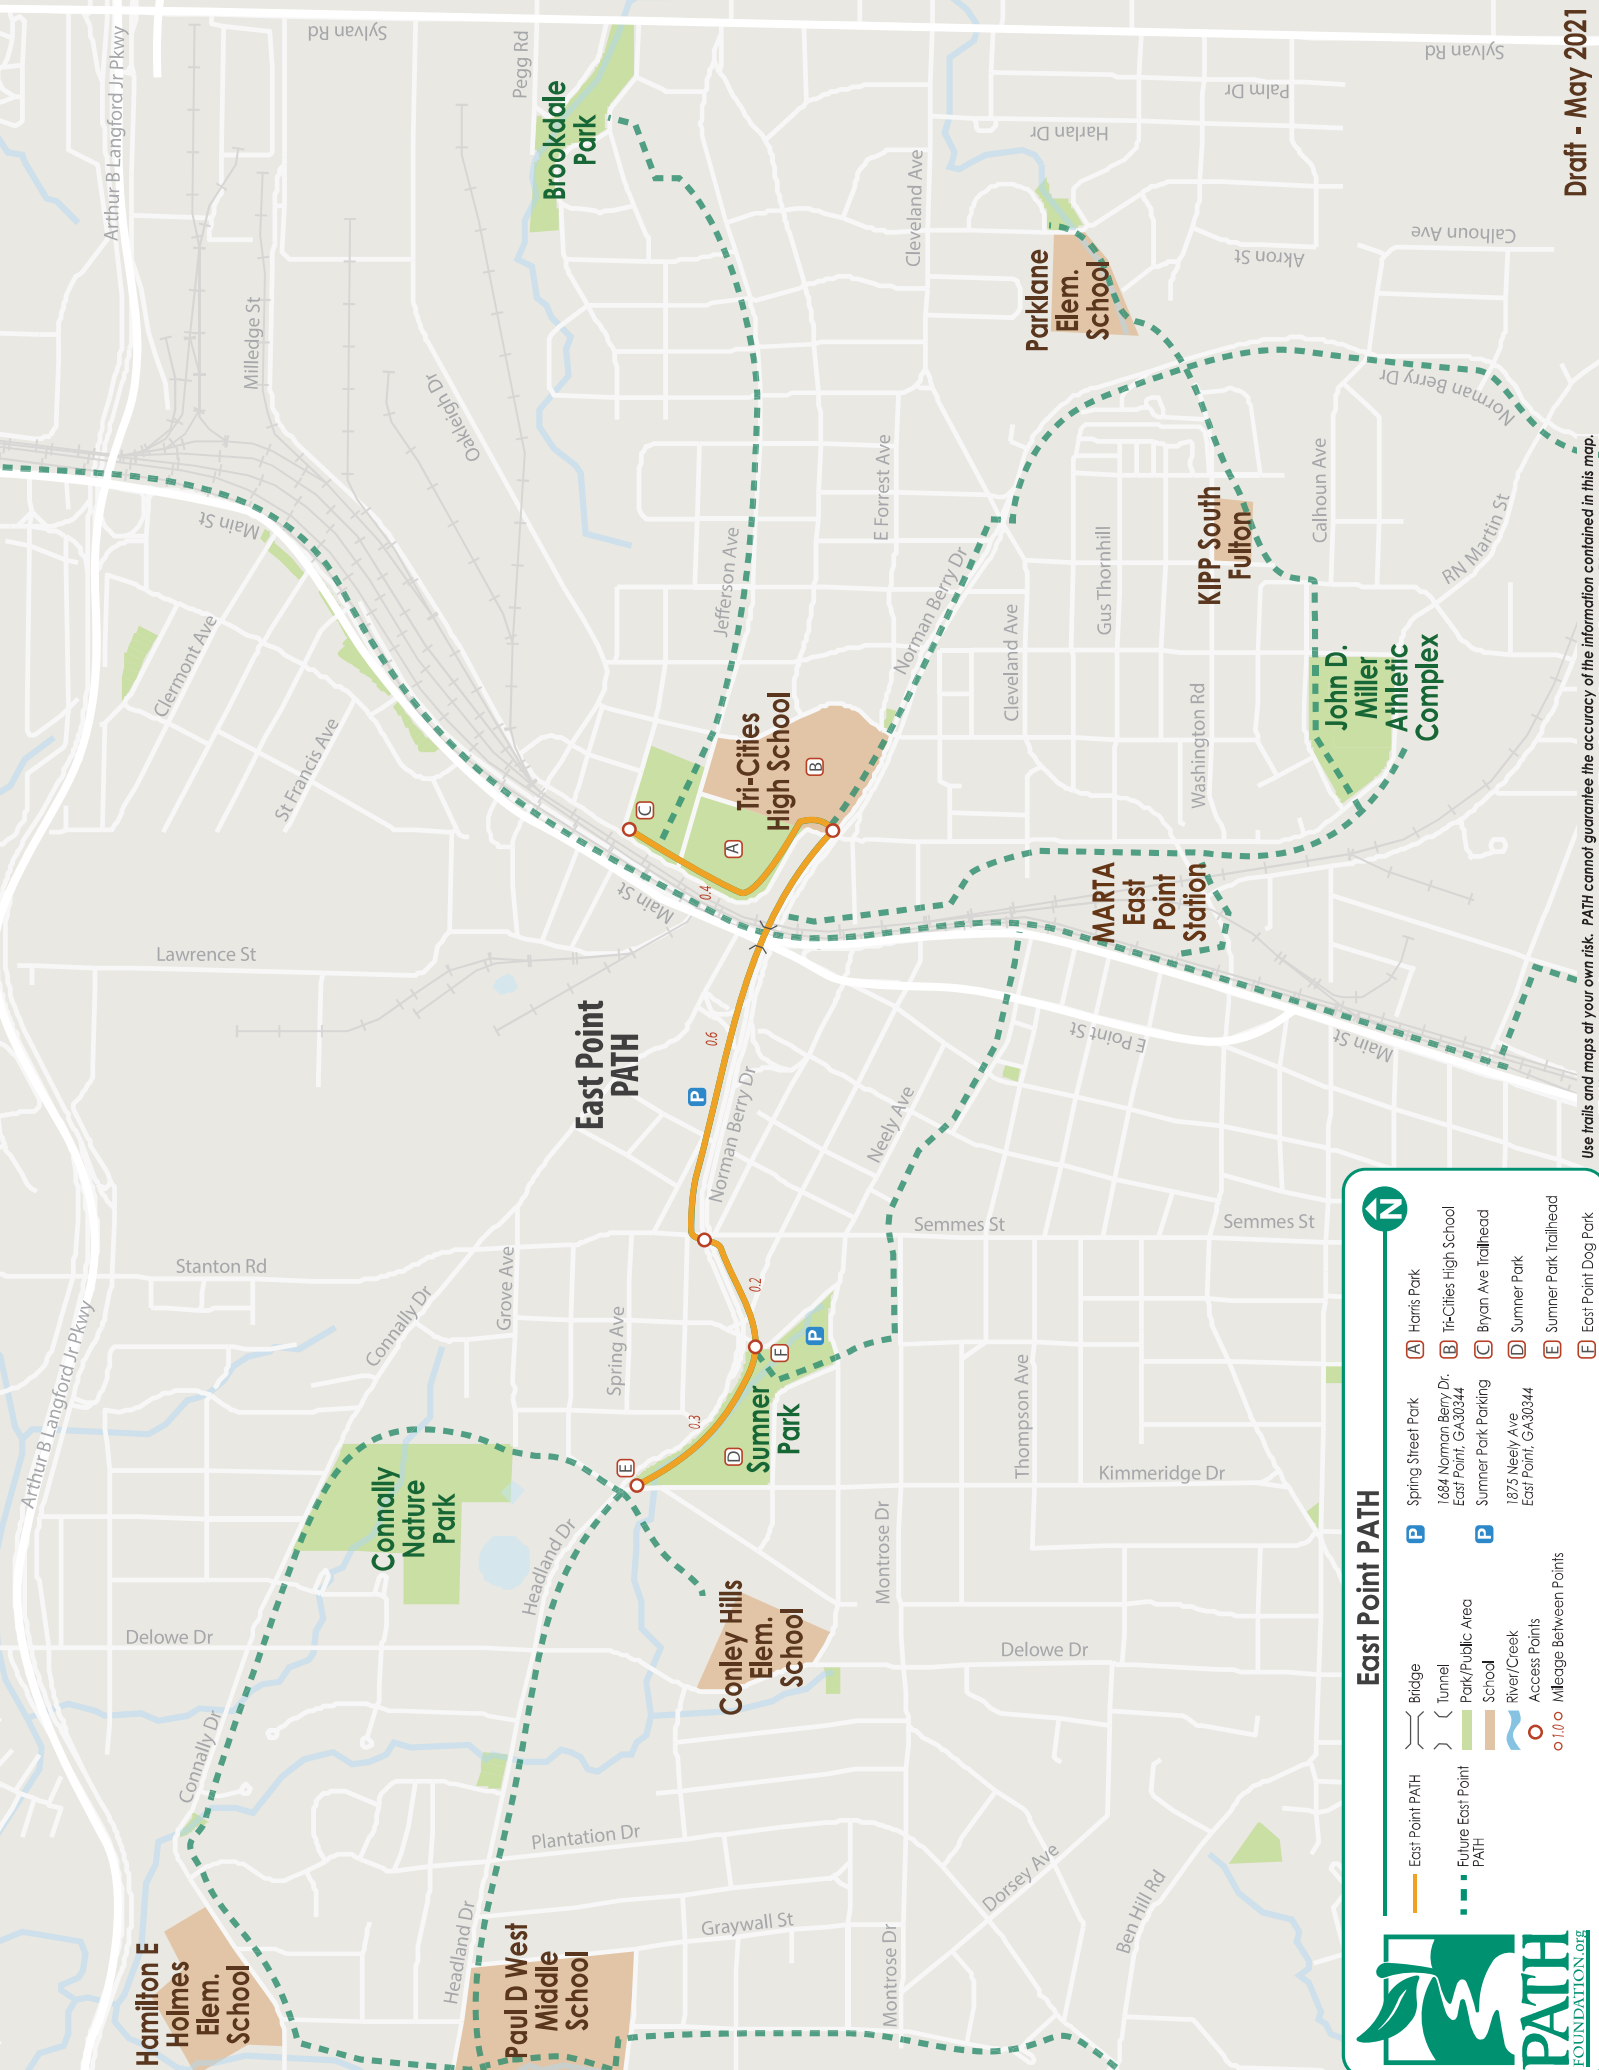

Use trails and maps at your own risk. PATH cannot guarantee the accuracy of the information contained in this map.

East Point PATH

East Point PATH	Future East Point PATH	Spring Street Park	Harris Park
Bridge	Tunnel	1684 Norman Berry Dr. East Point, GA 30344	Tri-Cities High School
River/Creek	Park/Public Area	Summer Park Parking	Bryan Ave Trailhead
Access Points	School	1875 Neely Ave East Point, GA 30344	Summer Park
Mileage Between Points	River/Creek	Summer Park Trailhead	East Point Dog Park